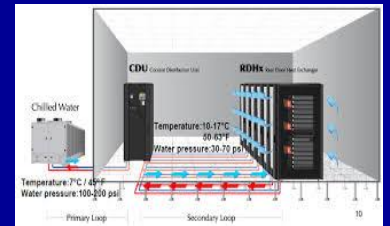

Building the IT Room

MCG/Datel is a Data Center & IT Room design firm and turnkey solutions provider, offering a broad range of project experience.

Specializing in DataCenter design, Network Operations Center design and other technical space that integrate, critical infrastructure technologies resulting in continuously-available, scalable, redundant, fault-tolerant, manageable and maintainable mission critical environments.

MCG/Datel