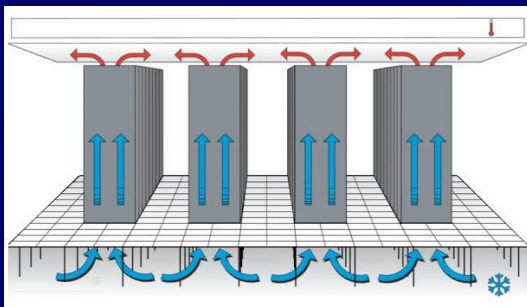

Air Conditioning & Fire Protection

In the event of a fire, heat and smoke can only damage delicate electronic equipments and/or take out the building. A fire protection system has two parts, special gas based system that protects the data center equipment and a 'wet' or 'pre-action' sprinkler system that is used to save the building. Also, fire detectors and alarm system will warn the people.

Dust and abnormal humidity are enemies of the electronic devices. To keep the environment at the ideal conditions, a good air condition system is necessary. It provides heat and humidity control, greater airflow and air filtration.