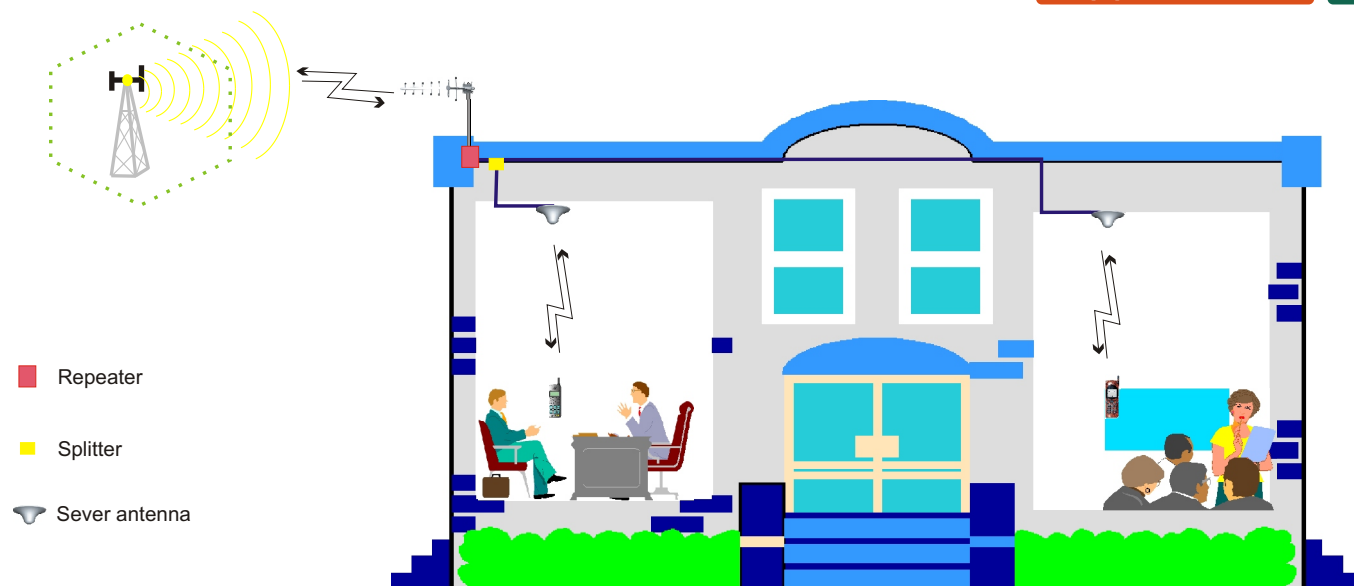

Model NO. C15-CDMA,C15-GSM,C15-DCS, C15-PCS,C15-WCDMA

15dBm wide band consumer repeater

> Introduction

- The consumer repeater from Amplitec is an ideal solution for providing a cost effective improvement in cellular in-building coverage of a home, office, restaurant or building, in the quickest time possible, on any of CDMA, GSM850, GSM900, GSM1800, GSM1900, and WCDMA.
- To maintain safe and specific output signal levels and give alarms on self-oscillation, the repeater has built-in AGC and ALC circuits, which can automatically control the gain of the repeater depending upon the strength of input signals.
- Wide band feature enables all devices operating within the wide frequency range of the repeater to see an improvement in performance.
- Multiple phones and other handheld devices throughout a building can benefit from a wireless repeater.
- Supports up to (30) users / calls simultaneously.
- Extended phone battery life. (Your phone does not need to put out as much power due to improved reception.)
- No more running outside or near windows to complete your calls or receive pages.

Application <

Wide band in any system of CDMA, GSM, DCS, WCDMA,PCS

> Specification

Electrical Specification

Frequency Range		
CDMA	UL:824~849MHz	DL:869~894MHz
GSM850	UL:824~849MHz	DL:869~894MHz
GSM	UL:890~915MHz	DL:935~960MHz
DCS	UL:1710~1785MHz	DL:1805~1880MHz
PCS	UL:1850~1910MHz	DL:1930~1990MHz
WCDMA	UL:1920~1980MHz	DL:2110~2170MHz
Bandwidth	Wide band	
Maximum Gain	65dB	
Auto Level Control	20dB	
Output Power	15dBm	
Spurious Emission	-36dBm (9KHz~1GHz)	
	-30dBm (1GHz~12.75GHz)	
Noise Figure	6dB (Typical)	
Return Loss	-10dB	
Group Delay	1.5uS	

Mechanical Specification

I/O Port	N-Female
Impedance	50 ohm
Dimensions (W x H x D)	218x134x57mm
Weight	1Kg
Operating Temperature	-5 ~50
Environment Conditions	IP40
Switch Adapter	Input AC 90~264V

> Models

- Model 1: C15-CDMA (Wide band in CDMA)
- Model 2: C15-GSM (Wide band in GSM)
- Model 3: C15-DCS (Wide band in DCS)
- Model 4: C15-PCS (Wide band in PCS)
- Model 5: C15-WCDMA (Wide band in WCDMA)